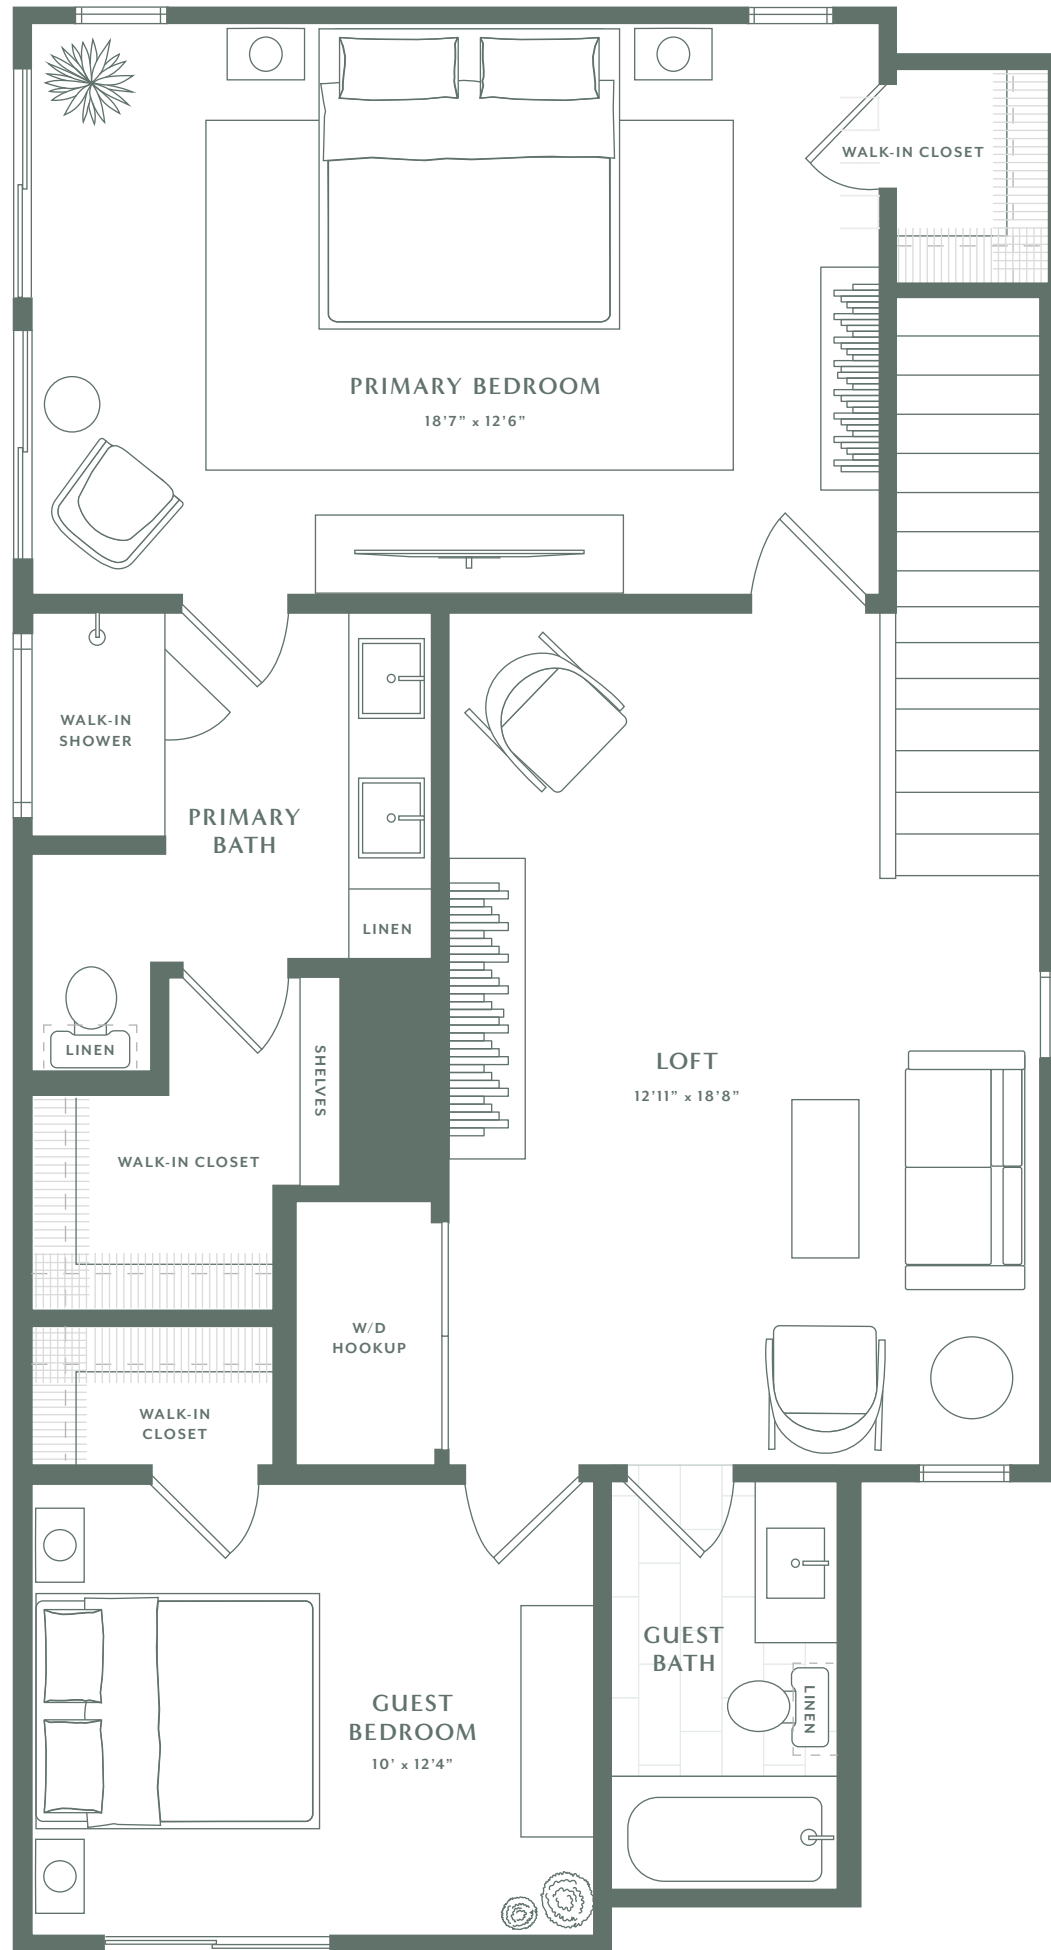

ALDER

Southwest Austin

HAVEN

3 Bed | 3.5 Bath | Private Yard

INTERIOR	EXTERIOR	TOTAL SF
2,116	108	2,224

FIRST FLOOR

ALDERAUSTIN.COM • 512.778.2111

Seller reserves the right to make minor changes in the dimensions of any portion of the condominiums, which may be required by any government authority or as may be reasonably necessary. Square footage amounts are approximate.

ALDER

Southwest Austin

HAVEN

3 Bed | 3.5 Bath | Private Yard

INTERIOR	EXTERIOR	TOTAL SF
2,116	108	2,224

SECOND FLOOR

ALDERAUSTIN.COM • 512.778.2111

Seller reserves the right to make minor changes in the dimensions of any portion of the condominiums, which may be required by any government authority or as may be reasonably necessary. Square footage amounts are approximate.

ALDER

Southwest Austin

HAVEN

3 Bed | 3.5 Bath | Private Yard

INTERIOR	EXTERIOR	TOTAL SF
2,116	108	2,224

THIRD FLOOR

ALDERAUSTIN.COM • 512.778.2111

Seller reserves the right to make minor changes in the dimensions of any portion of the condominiums, which may be required by any government authority or as may be reasonably necessary. Square footage amounts are approximate.