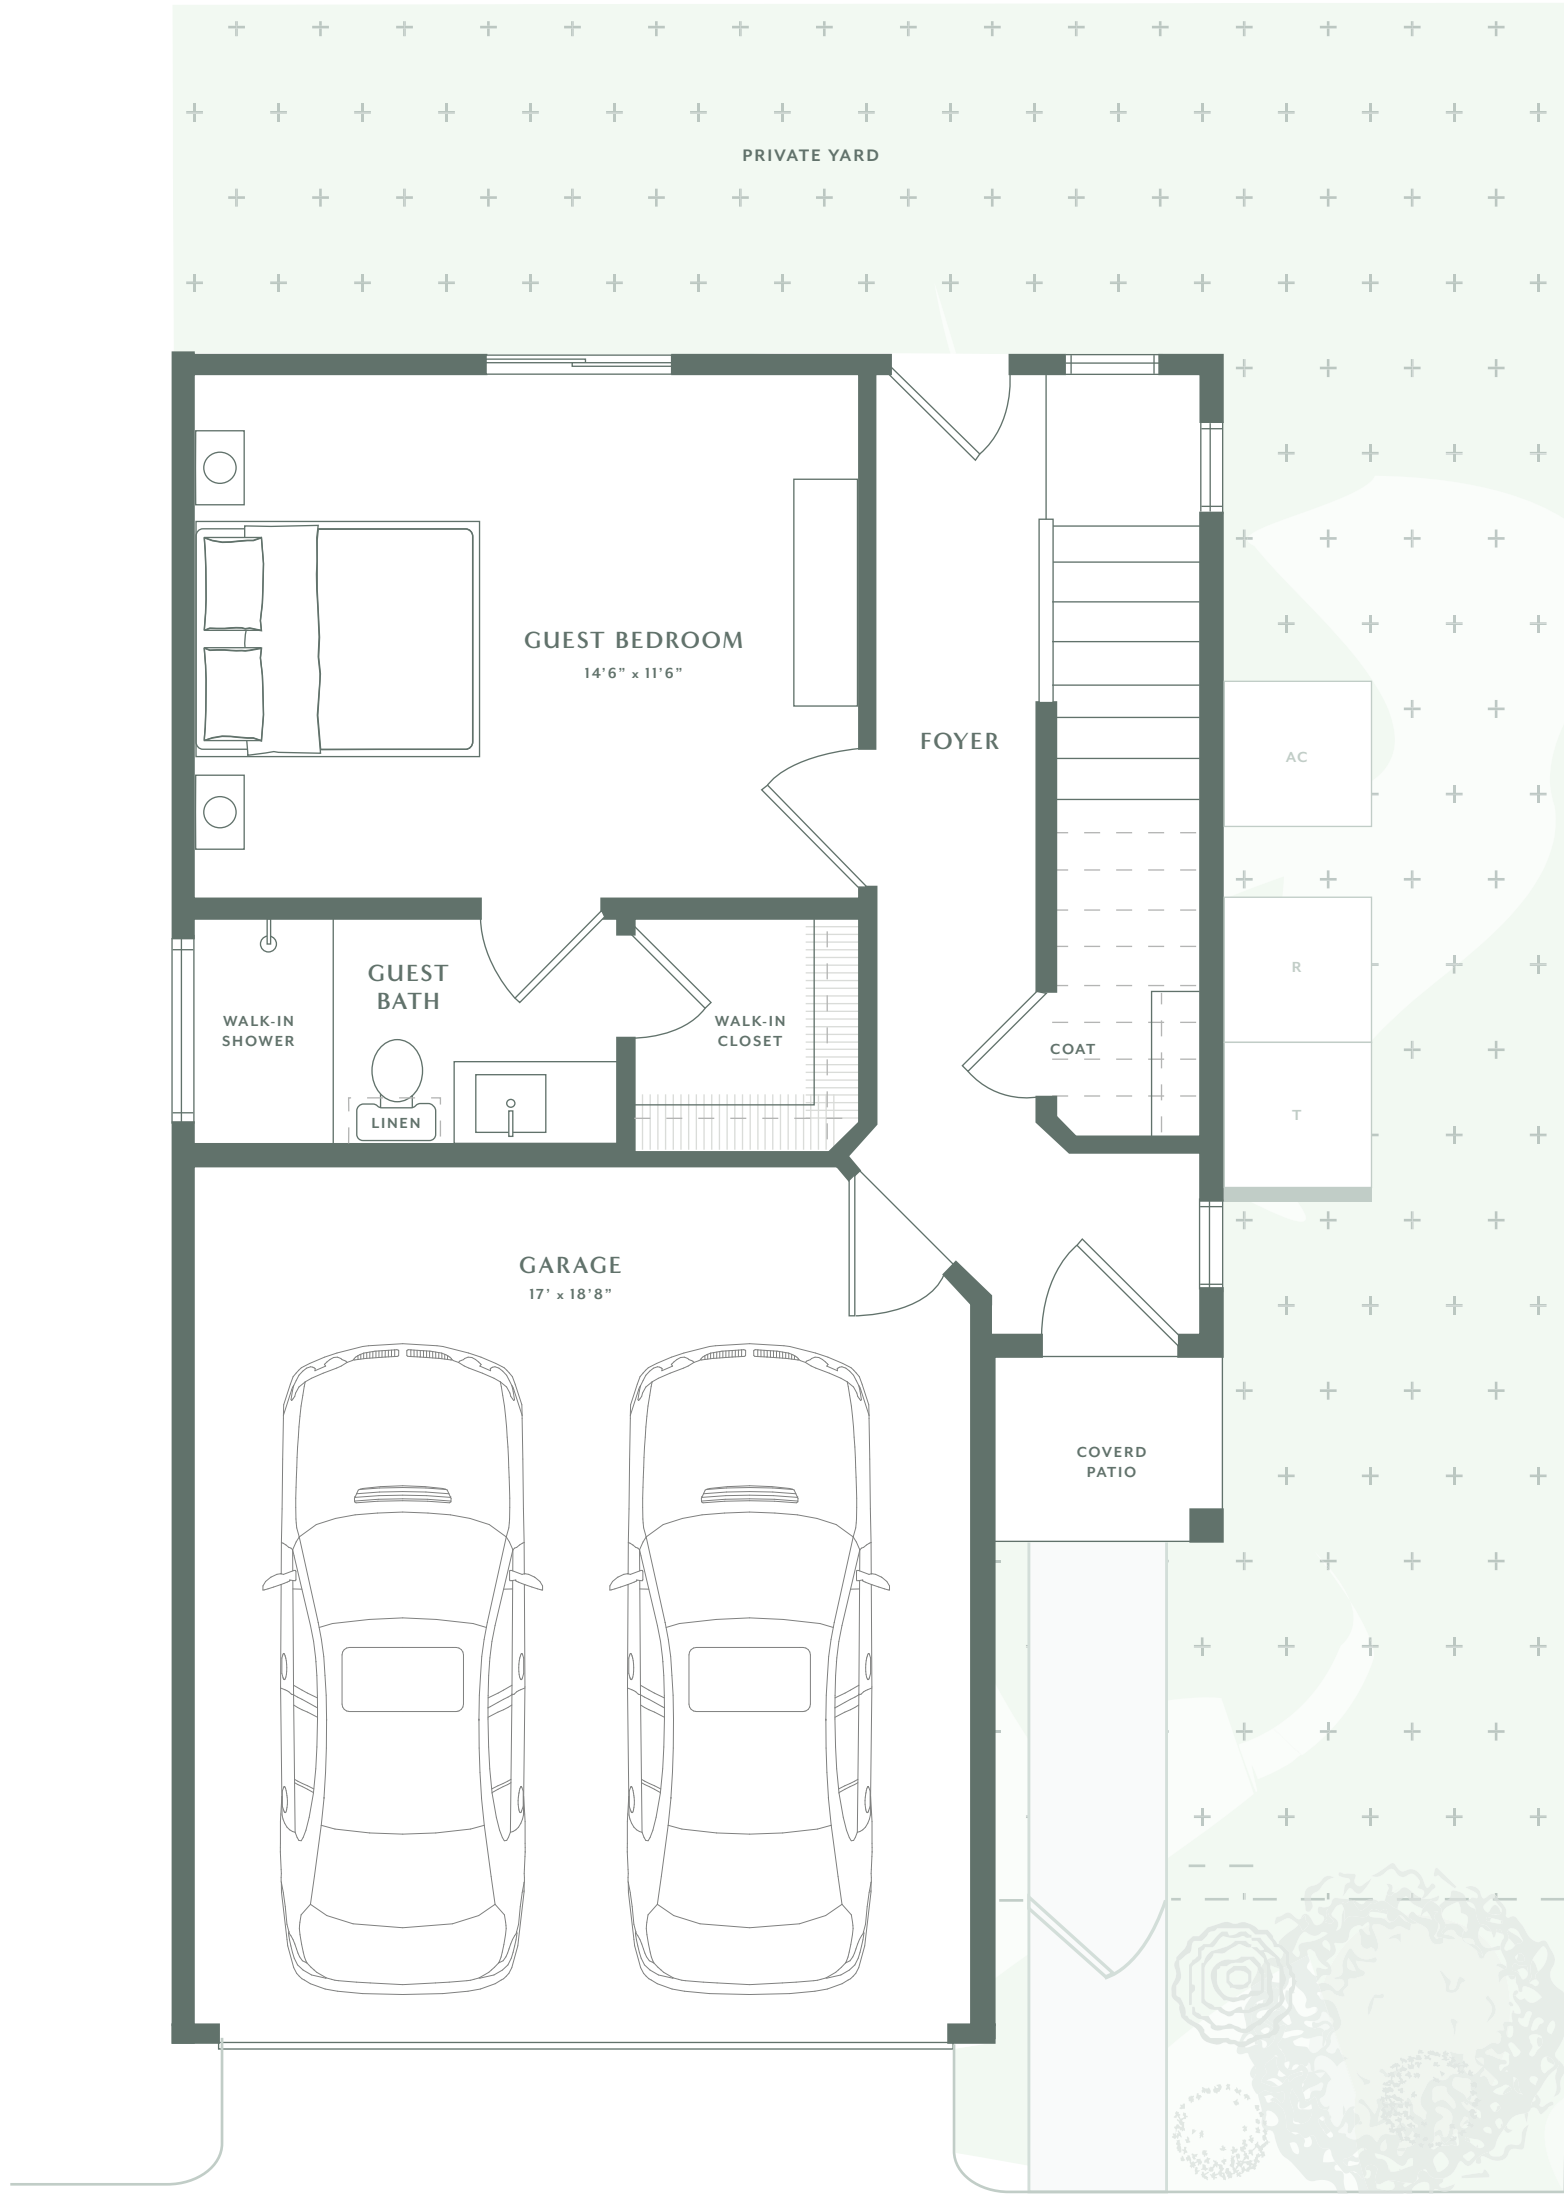

ALDER

Southwest Austin

HAVEN

3 Bed | 3.5 Bath | Private Yard

INTERIOR	EXTERIOR	TOTAL SF
2,116	108	2,224

FIRST FLOOR

ALDERAUSTIN.COM • 512.778.2111

Seller reserves the right to make minor changes in the dimensions of any portion of the condominiums, which may be required by any government authority or as may be reasonably necessary. Square footage amounts are approximate.

ALDER

Southwest Austin

HAVEN

3 Bed | 3.5 Bath | Private Yard

INTERIOR	EXTERIOR	TOTAL SF
2,116	108	2,224

SECOND FLOOR

ALDERAUSTIN.COM • 512.778.2111

Seller reserves the right to make minor changes in the dimensions of any portion of the condominiums, which may be required by any government authority or as may be reasonably necessary. Square footage amounts are approximate.

ALDER

Southwest Austin

HAVEN

3 Bed | 3.5 Bath | Private Yard

INTERIOR	EXTERIOR	TOTAL SF
2,116	108	2,224

THIRD FLOOR

ALDERAUSTIN.COM • 512.778.2111

Seller reserves the right to make minor changes in the dimensions of any portion of the condominiums, which may be required by any government authority or as may be reasonably necessary. Square footage amounts are approximate.