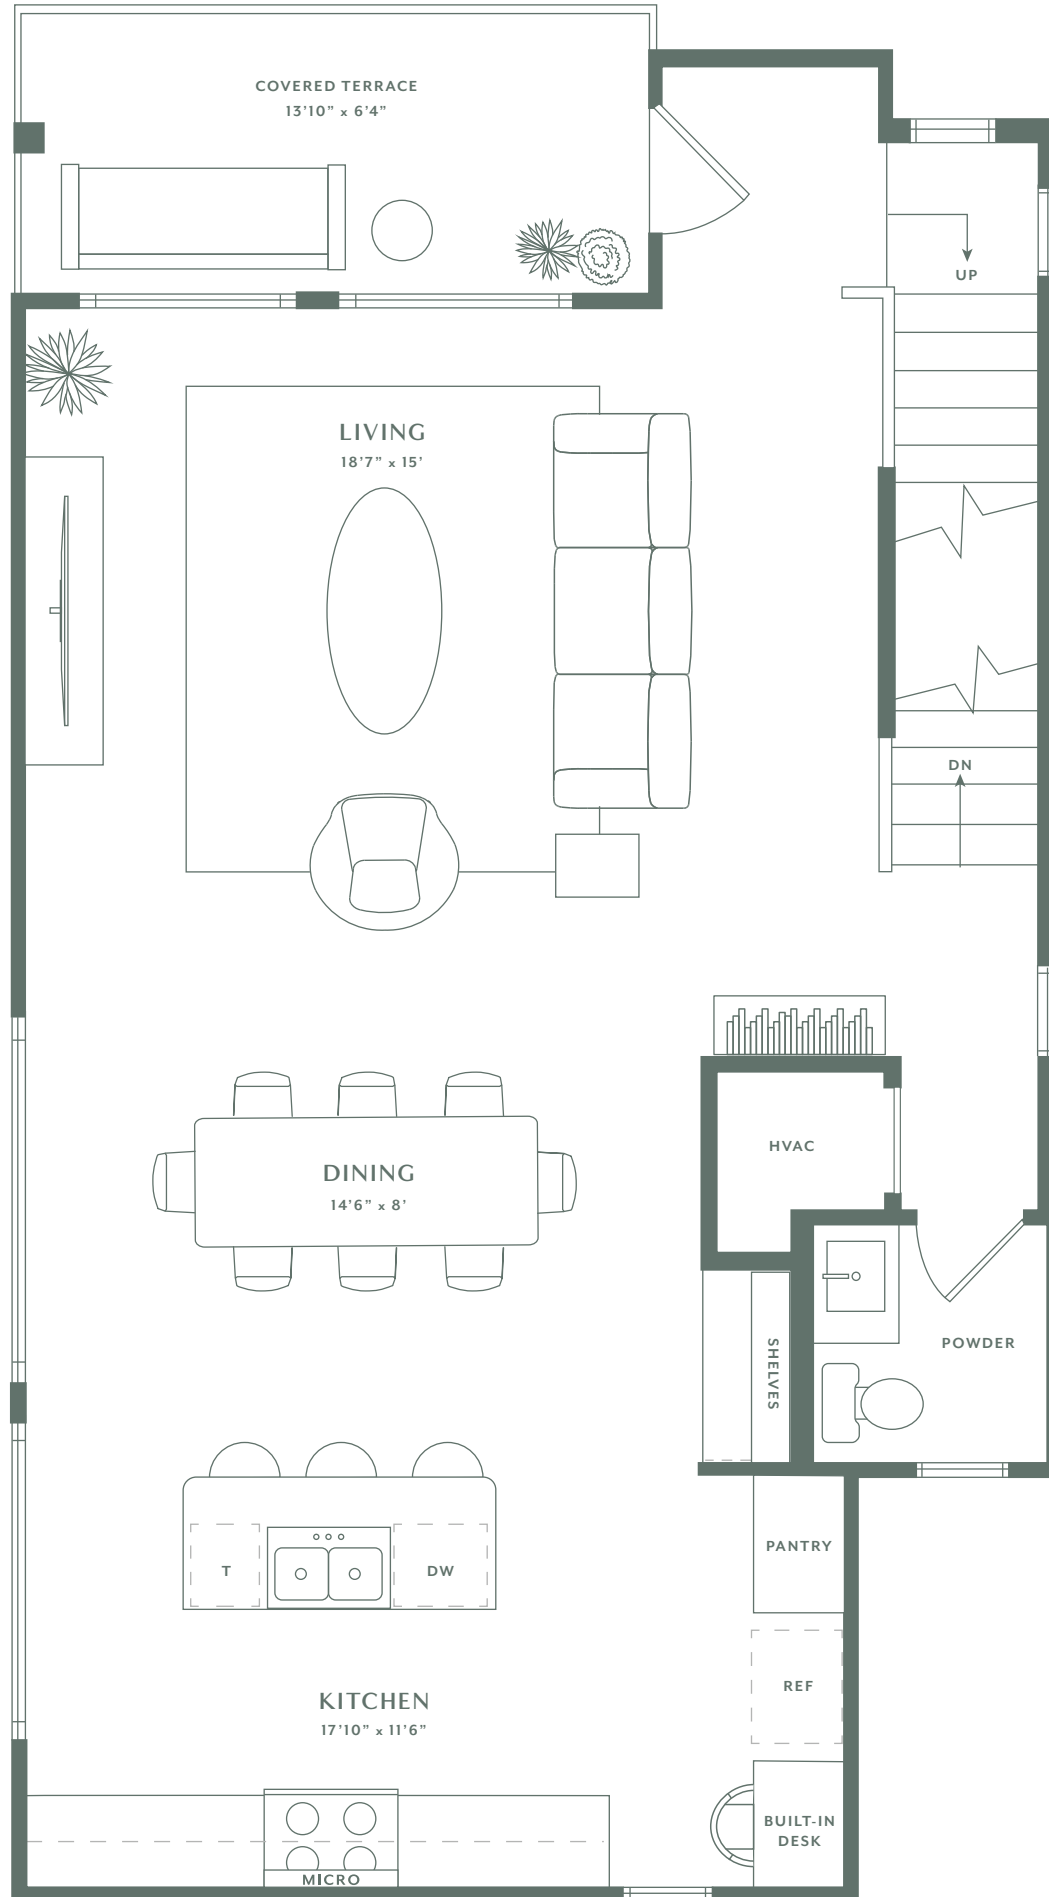

ALDER

Southwest Austin

HAVEN

3 Bed | 3.5 Bath | Private Yard

INTERIOR	EXTERIOR	TOTAL SF
2,116	108	2,224

FIRST FLOOR

ALDERAUSTIN.COM • 512.778.2111

Seller reserves the right to make minor changes in the dimensions of any portion of the condominiums, which may be required by any government authority or as may be reasonably necessary. Square footage amounts are approximate.

ALDER

Southwest Austin

HAVEN

3 Bed | 3.5 Bath | Private Yard

INTERIOR	EXTERIOR	TOTAL SF
2,116	108	2,224

SECOND FLOOR

ALDERAUSTIN.COM • 512.778.2111

Seller reserves the right to make minor changes in the dimensions of any portion of the condominiums, which may be required by any government authority or as may be reasonably necessary. Square footage amounts are approximate.

ALDER

Southwest Austin

HAVEN

3 Bed | 3.5 Bath | Private Yard

INTERIOR	EXTERIOR	TOTAL SF
2,116	108	2,224

THIRD FLOOR

ALDERAUSTIN.COM • 512.778.2111

Seller reserves the right to make minor changes in the dimensions of any portion of the condominiums, which may be required by any government authority or as may be reasonably necessary. Square footage amounts are approximate.