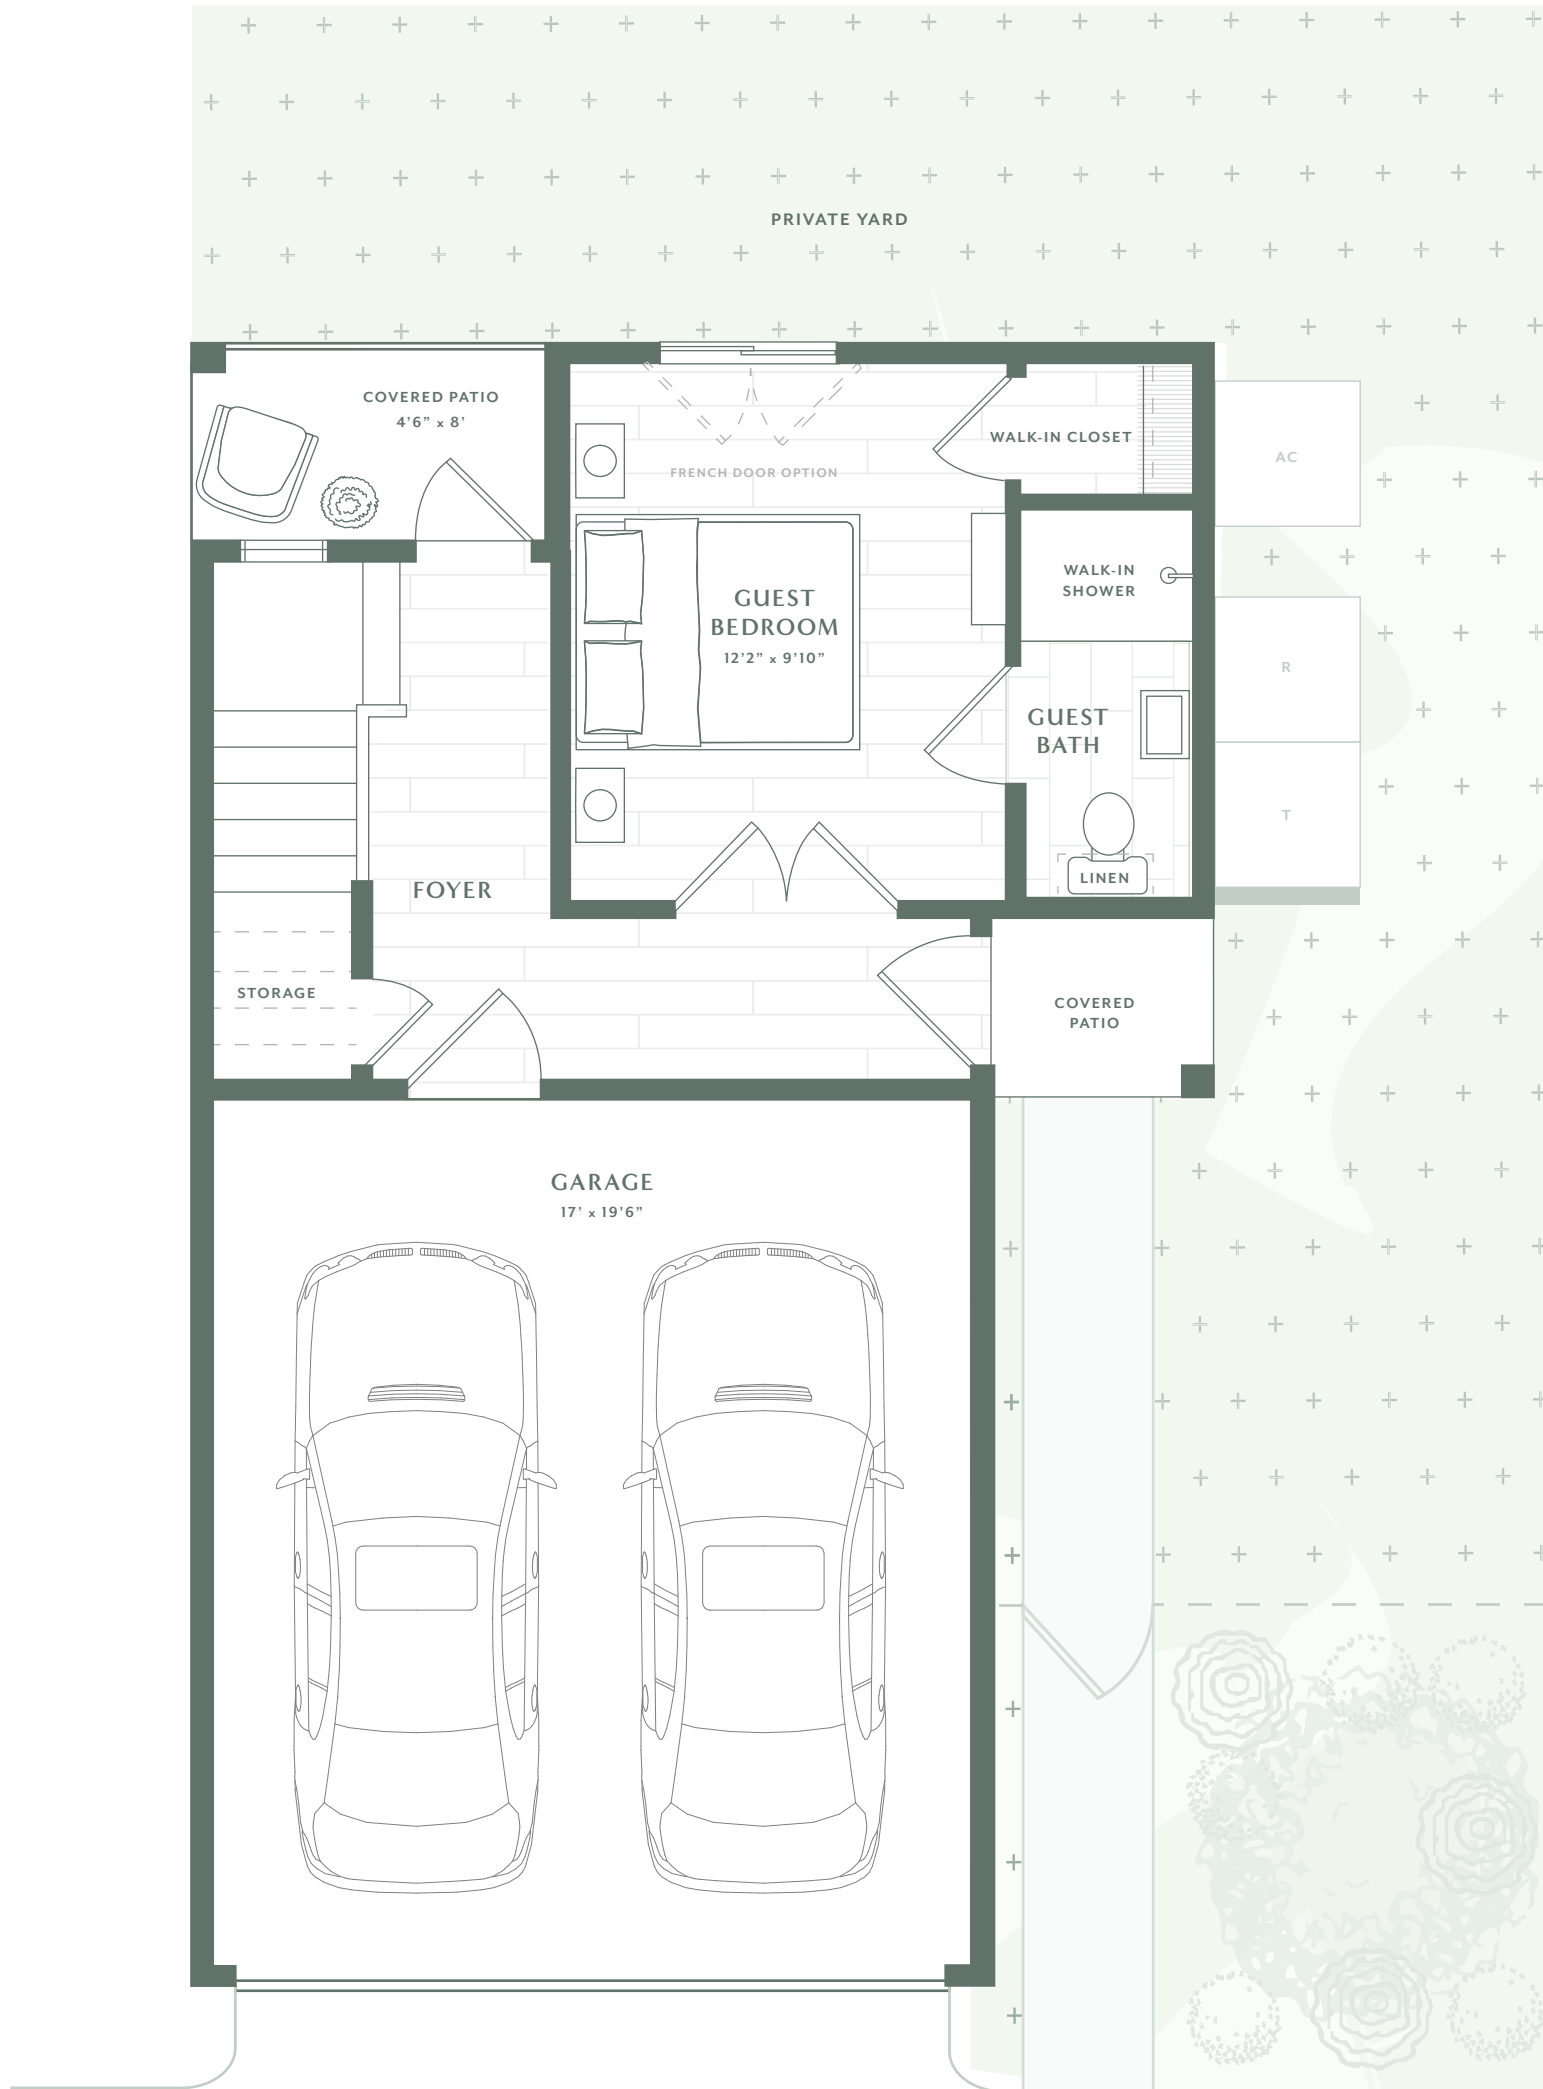

ALDER

Southwest Austin

KNOLL

3 Bed | 3.5 Bath | Private Yard

INTERIOR	EXTERIOR	TOTAL SF
1,740	88	1,828

FIRST FLOOR

ALDERAUSTIN.COM • 512.778.2111

Seller reserves the right to make minor changes in the dimensions of any portion of the condominiums, which may be required by any government authority or as may be reasonably necessary. Square footage amounts are approximate.

ALDER

Southwest Austin

KNOLL

3 Bed | 3.5 Bath | Private Yard

INTERIOR	EXTERIOR	TOTAL SF
1,740	88	1,828

SECOND FLOOR

ALDERAUSTIN.COM • 512.778.2111

Seller reserves the right to make minor changes in the dimensions of any portion of the condominiums, which may be required by any government authority or as may be reasonably necessary. Square footage amounts are approximate.

ALDER

Southwest Austin

KNOLL

3 Bed | 3.5 Bath | Private Yard

INTERIOR	EXTERIOR	TOTAL SF
1,740	88	1,828

THIRD FLOOR

ALDERAUSTIN.COM • 512.778.2111

Seller reserves the right to make minor changes in the dimensions of any portion of the condominiums, which may be required by any government authority or as may be reasonably necessary. Square footage amounts are approximate.