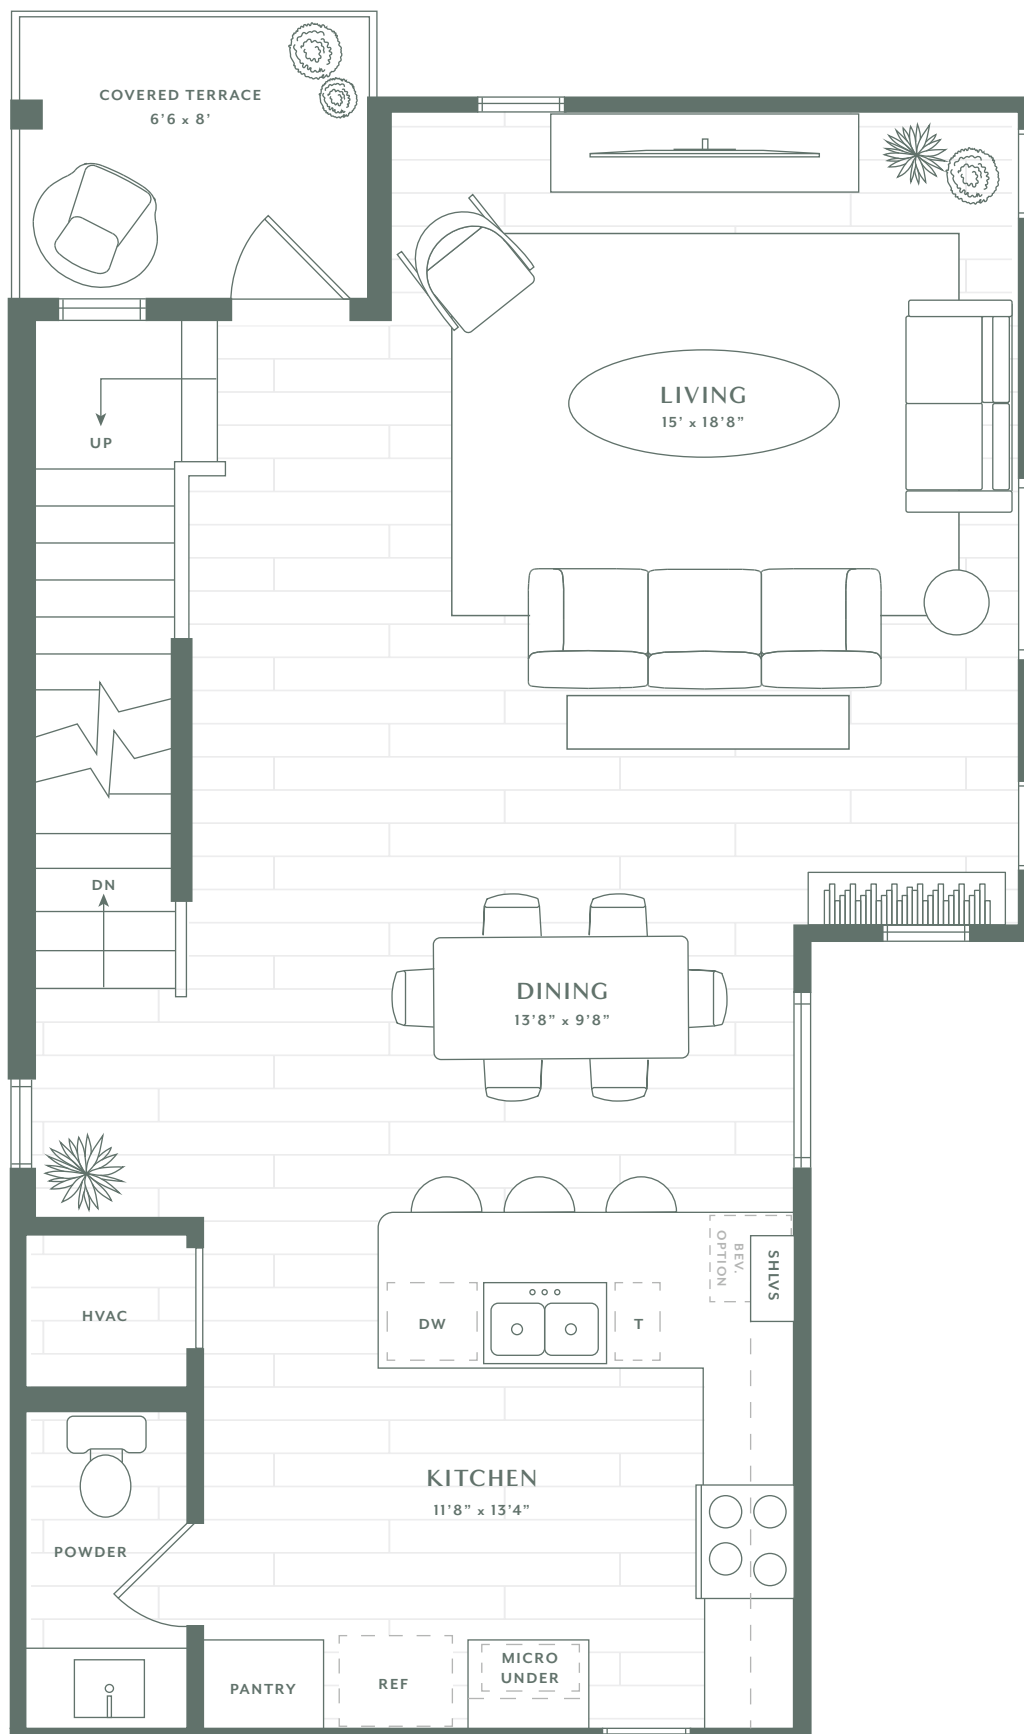

ALDER

Southwest Austin

KNOLL

3 Bed | 3.5 Bath | Private Yard

INTERIOR	EXTERIOR	TOTAL SF
1,740	88	1,828

FIRST FLOOR

ALDERAUSTIN.COM • 512.778.2111

Seller reserves the right to make minor changes in the dimensions of any portion of the condominiums, which may be required by any government authority or as may be reasonably necessary. Square footage amounts are approximate.

ALDER

Southwest Austin

KNOLL

3 Bed | 3.5 Bath | Private Yard

INTERIOR	EXTERIOR	TOTAL SF
1,740	88	1,828

SECOND FLOOR

ALDERAUSTIN.COM • 512.778.2111

Seller reserves the right to make minor changes in the dimensions of any portion of the condominiums, which may be required by any government authority or as may be reasonably necessary. Square footage amounts are approximate.

ALDER

Southwest Austin

KNOLL

3 Bed | 3.5 Bath | Private Yard

INTERIOR	EXTERIOR	TOTAL SF
1,740	88	1,828

THIRD FLOOR

ALDERAUSTIN.COM • 512.778.2111

Seller reserves the right to make minor changes in the dimensions of any portion of the condominiums, which may be required by any government authority or as may be reasonably necessary. Square footage amounts are approximate.