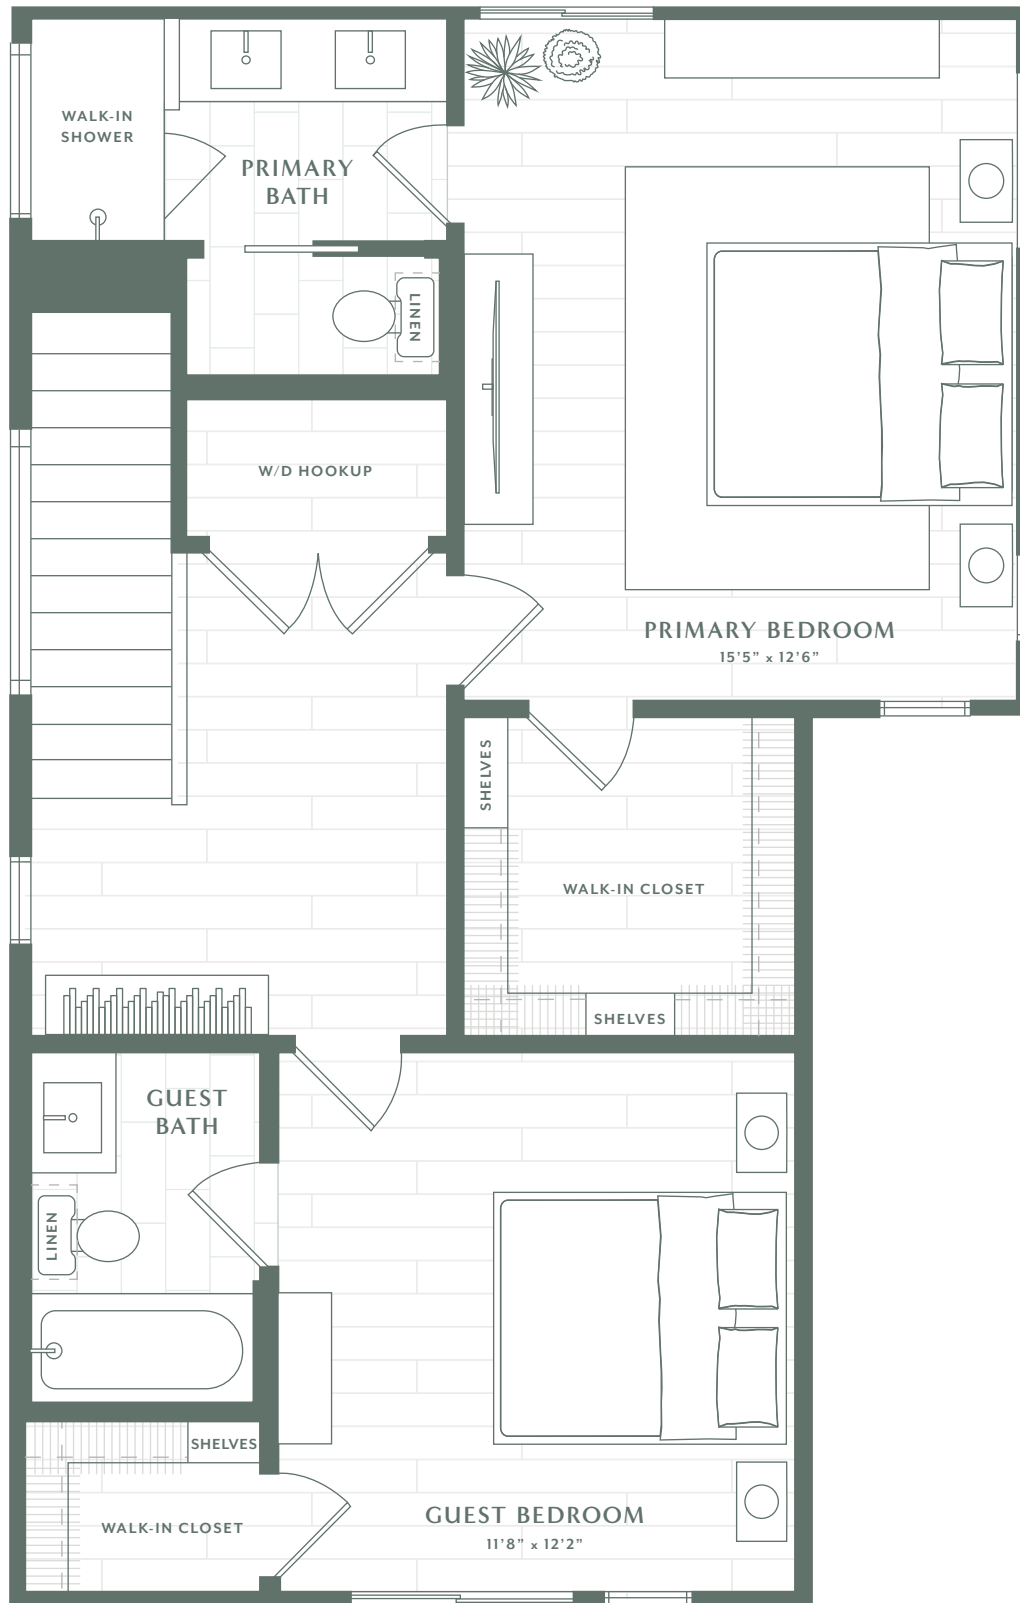

ALDER

Southwest Austin

KNOLL

3 Bed | 3.5 Bath | Private Yard

INTERIOR	EXTERIOR	TOTAL SF
1,740	88	1,828

FIRST FLOOR

ALDERAUSTIN.COM • 512.778.2111

Seller reserves the right to make minor changes in the dimensions of any portion of the condominiums, which may be required by any government authority or as may be reasonably necessary. Square footage amounts are approximate.

ALDER

Southwest Austin

KNOLL

3 Bed | 3.5 Bath | Private Yard

INTERIOR	EXTERIOR	TOTAL SF
1,740	88	1,828

SECOND FLOOR

ALDERAUSTIN.COM • 512.778.2111

Seller reserves the right to make minor changes in the dimensions of any portion of the condominiums, which may be required by any government authority or as may be reasonably necessary. Square footage amounts are approximate.

ALDER

Southwest Austin

KNOLL

3 Bed | 3.5 Bath | Private Yard

INTERIOR	EXTERIOR	TOTAL SF
1,740	88	1,828

THIRD FLOOR

ALDERAUSTIN.COM • 512.778.2111

Seller reserves the right to make minor changes in the dimensions of any portion of the condominiums, which may be required by any government authority or as may be reasonably necessary. Square footage amounts are approximate.